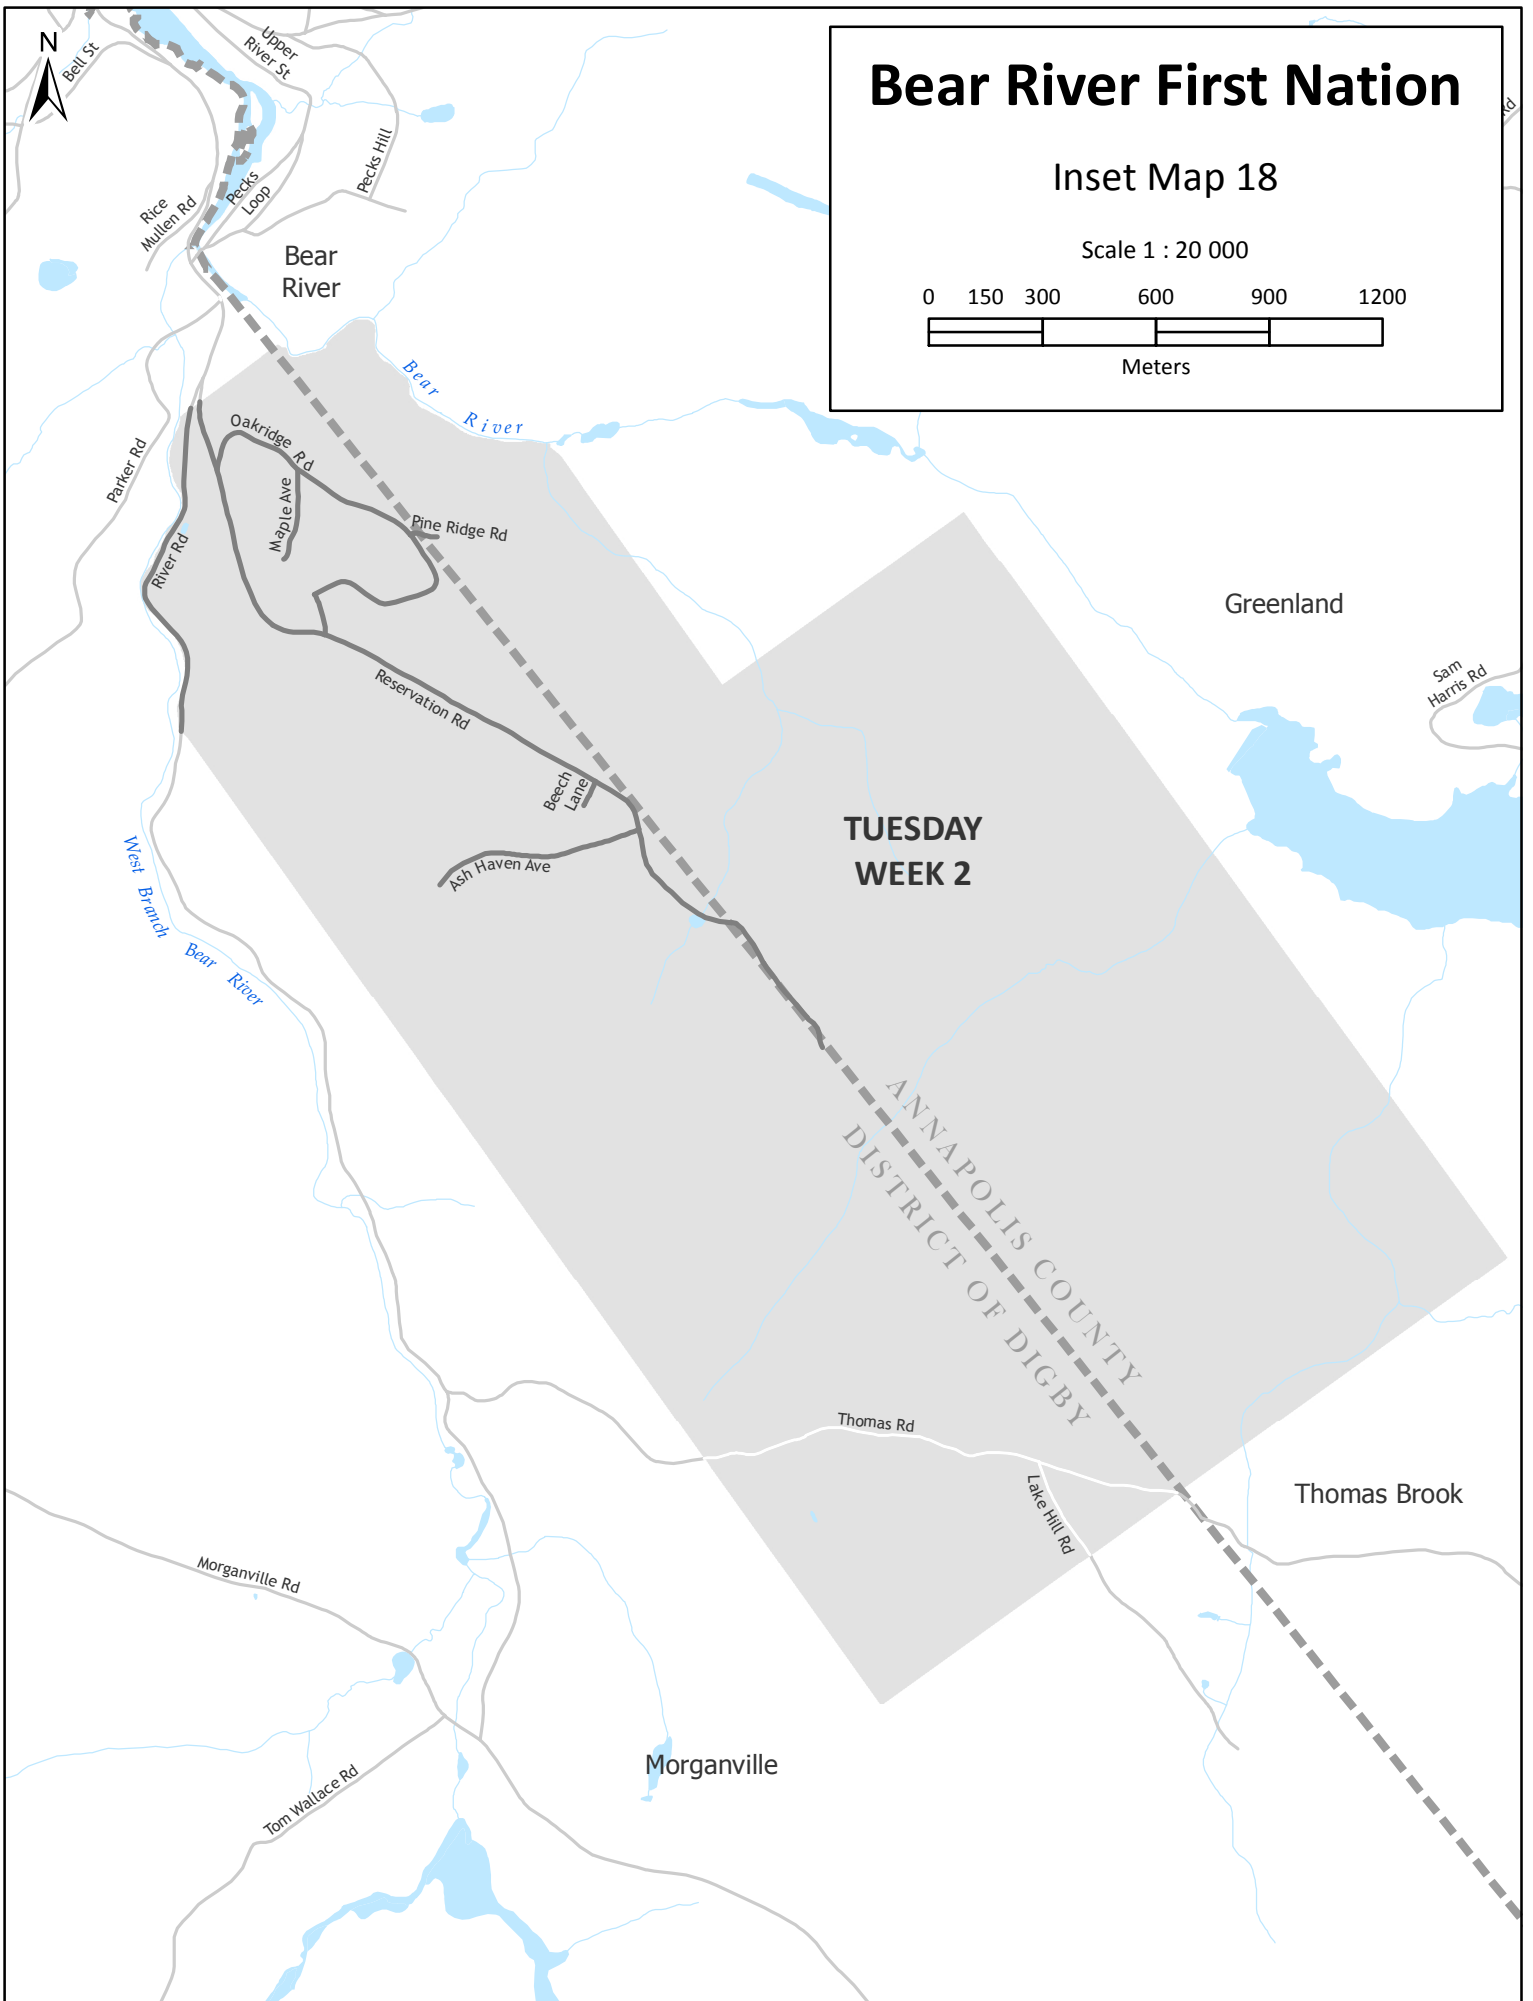

Bear River First Nation

Inset Map 18

Scale 1 : 20 000

0 150 300 600 900 1200

Meters

**TUESDAY
WEEK 2**

ANNAPOLIS COUNTY
DISTRICT OF DIGBY