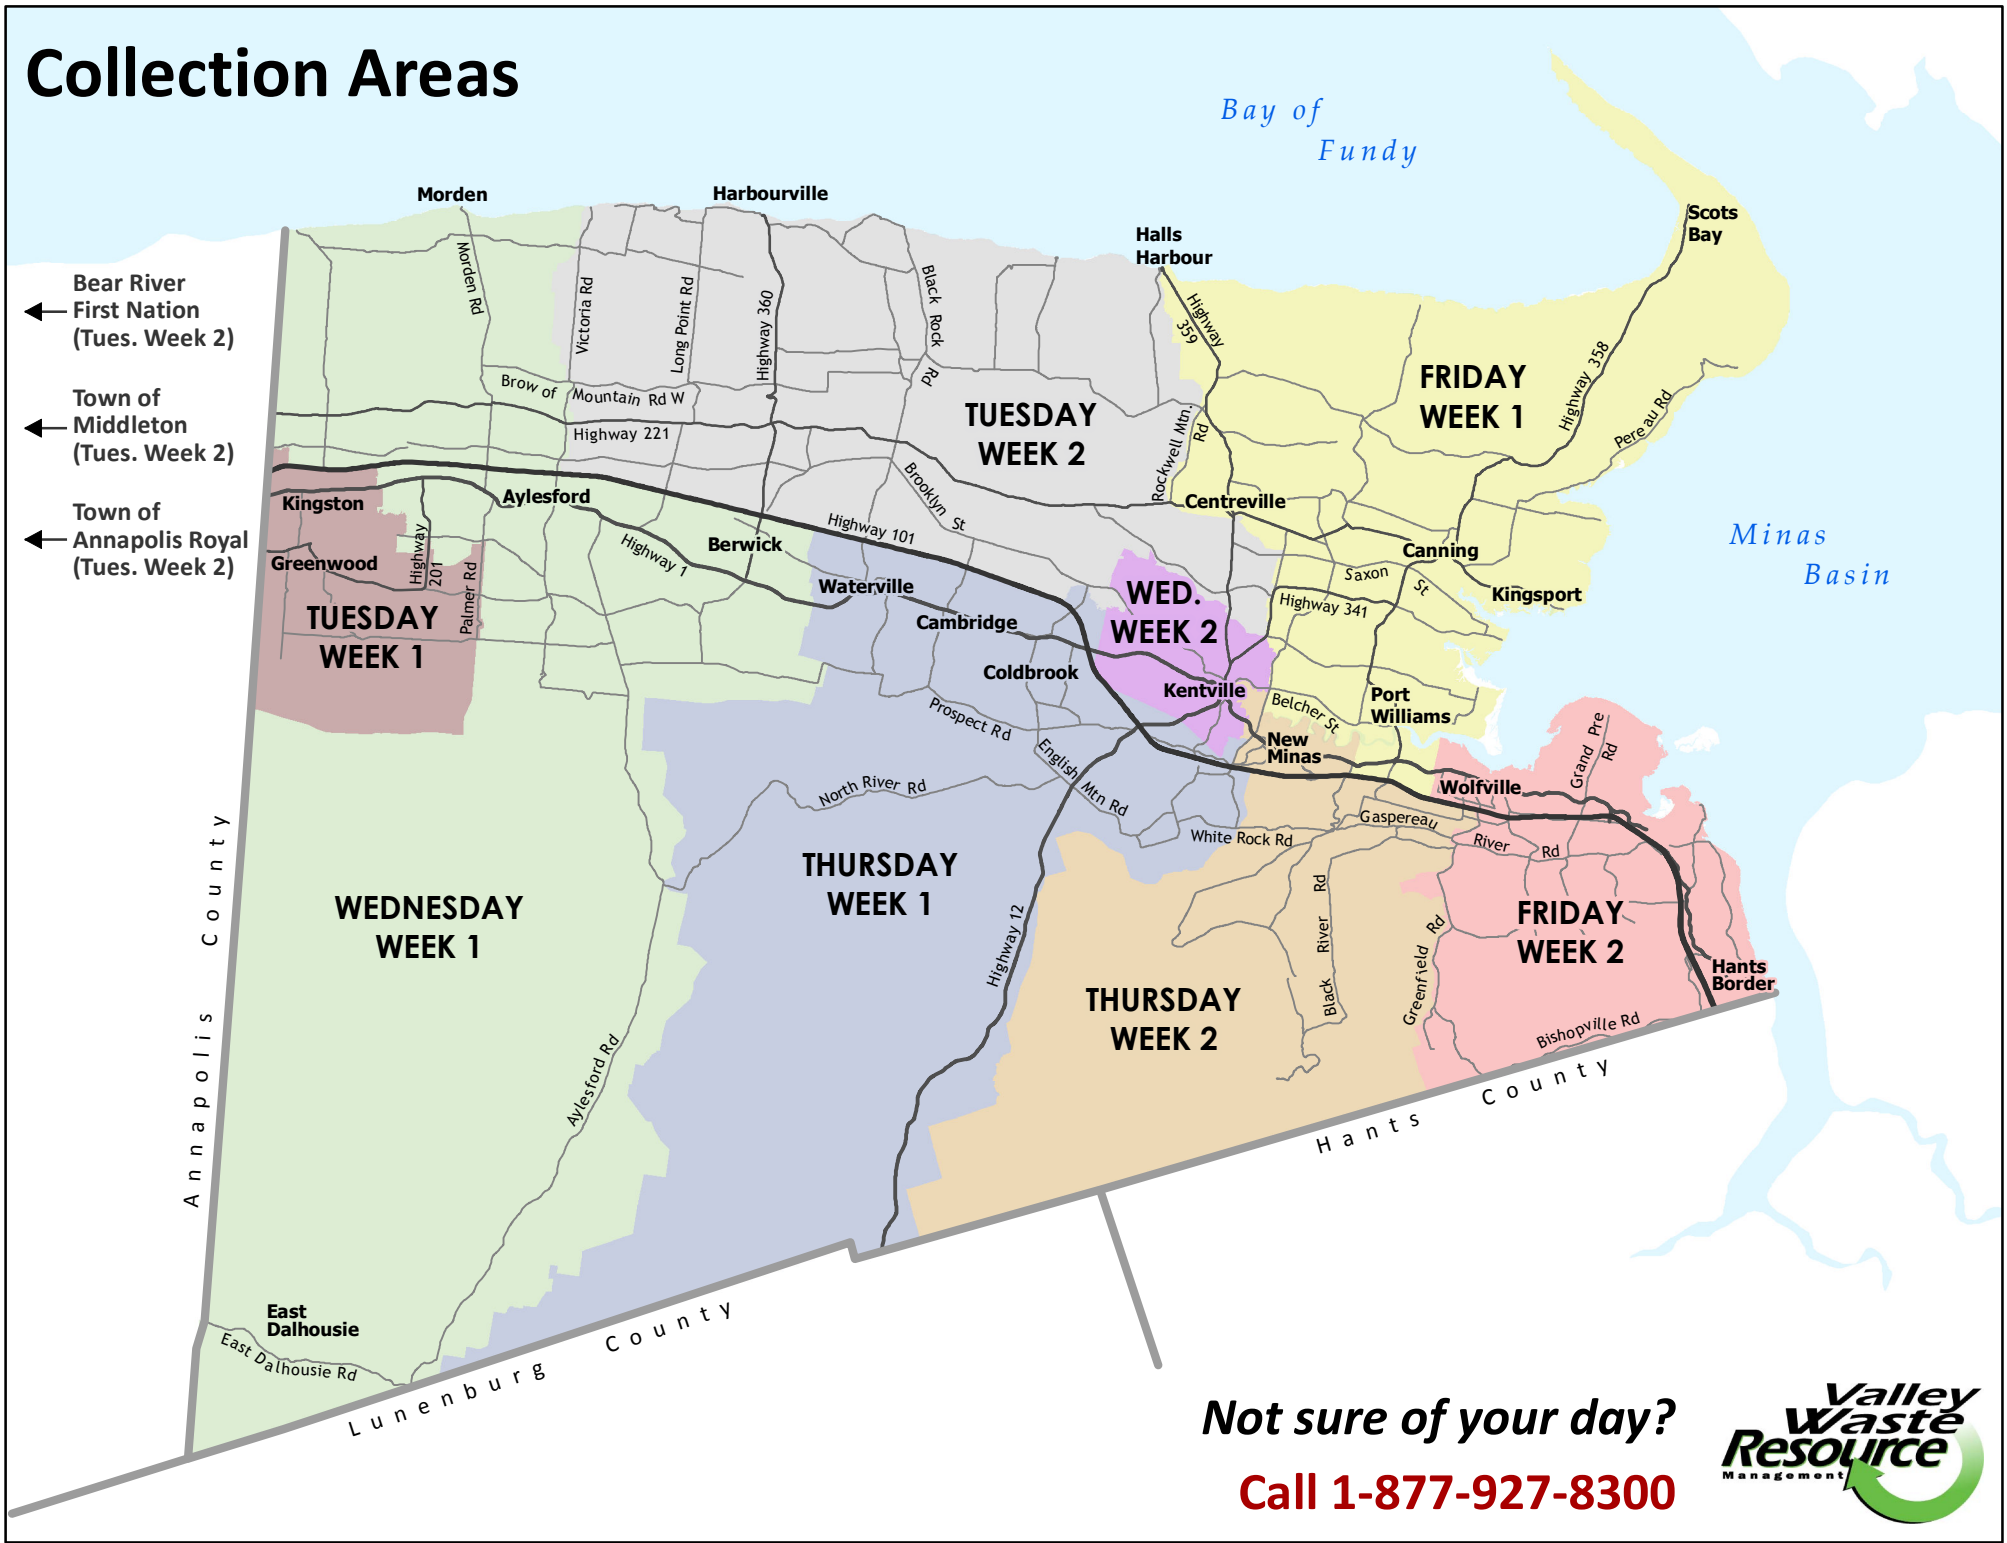

Collection Areas

- ← Bear River First Nation (Tues. Week 2)
- ← Town of Middleton (Tues. Week 2)
- ← Town of Annapolis Royal (Tues. Week 2)

Not sure of your day?
Call 1-877-927-8300