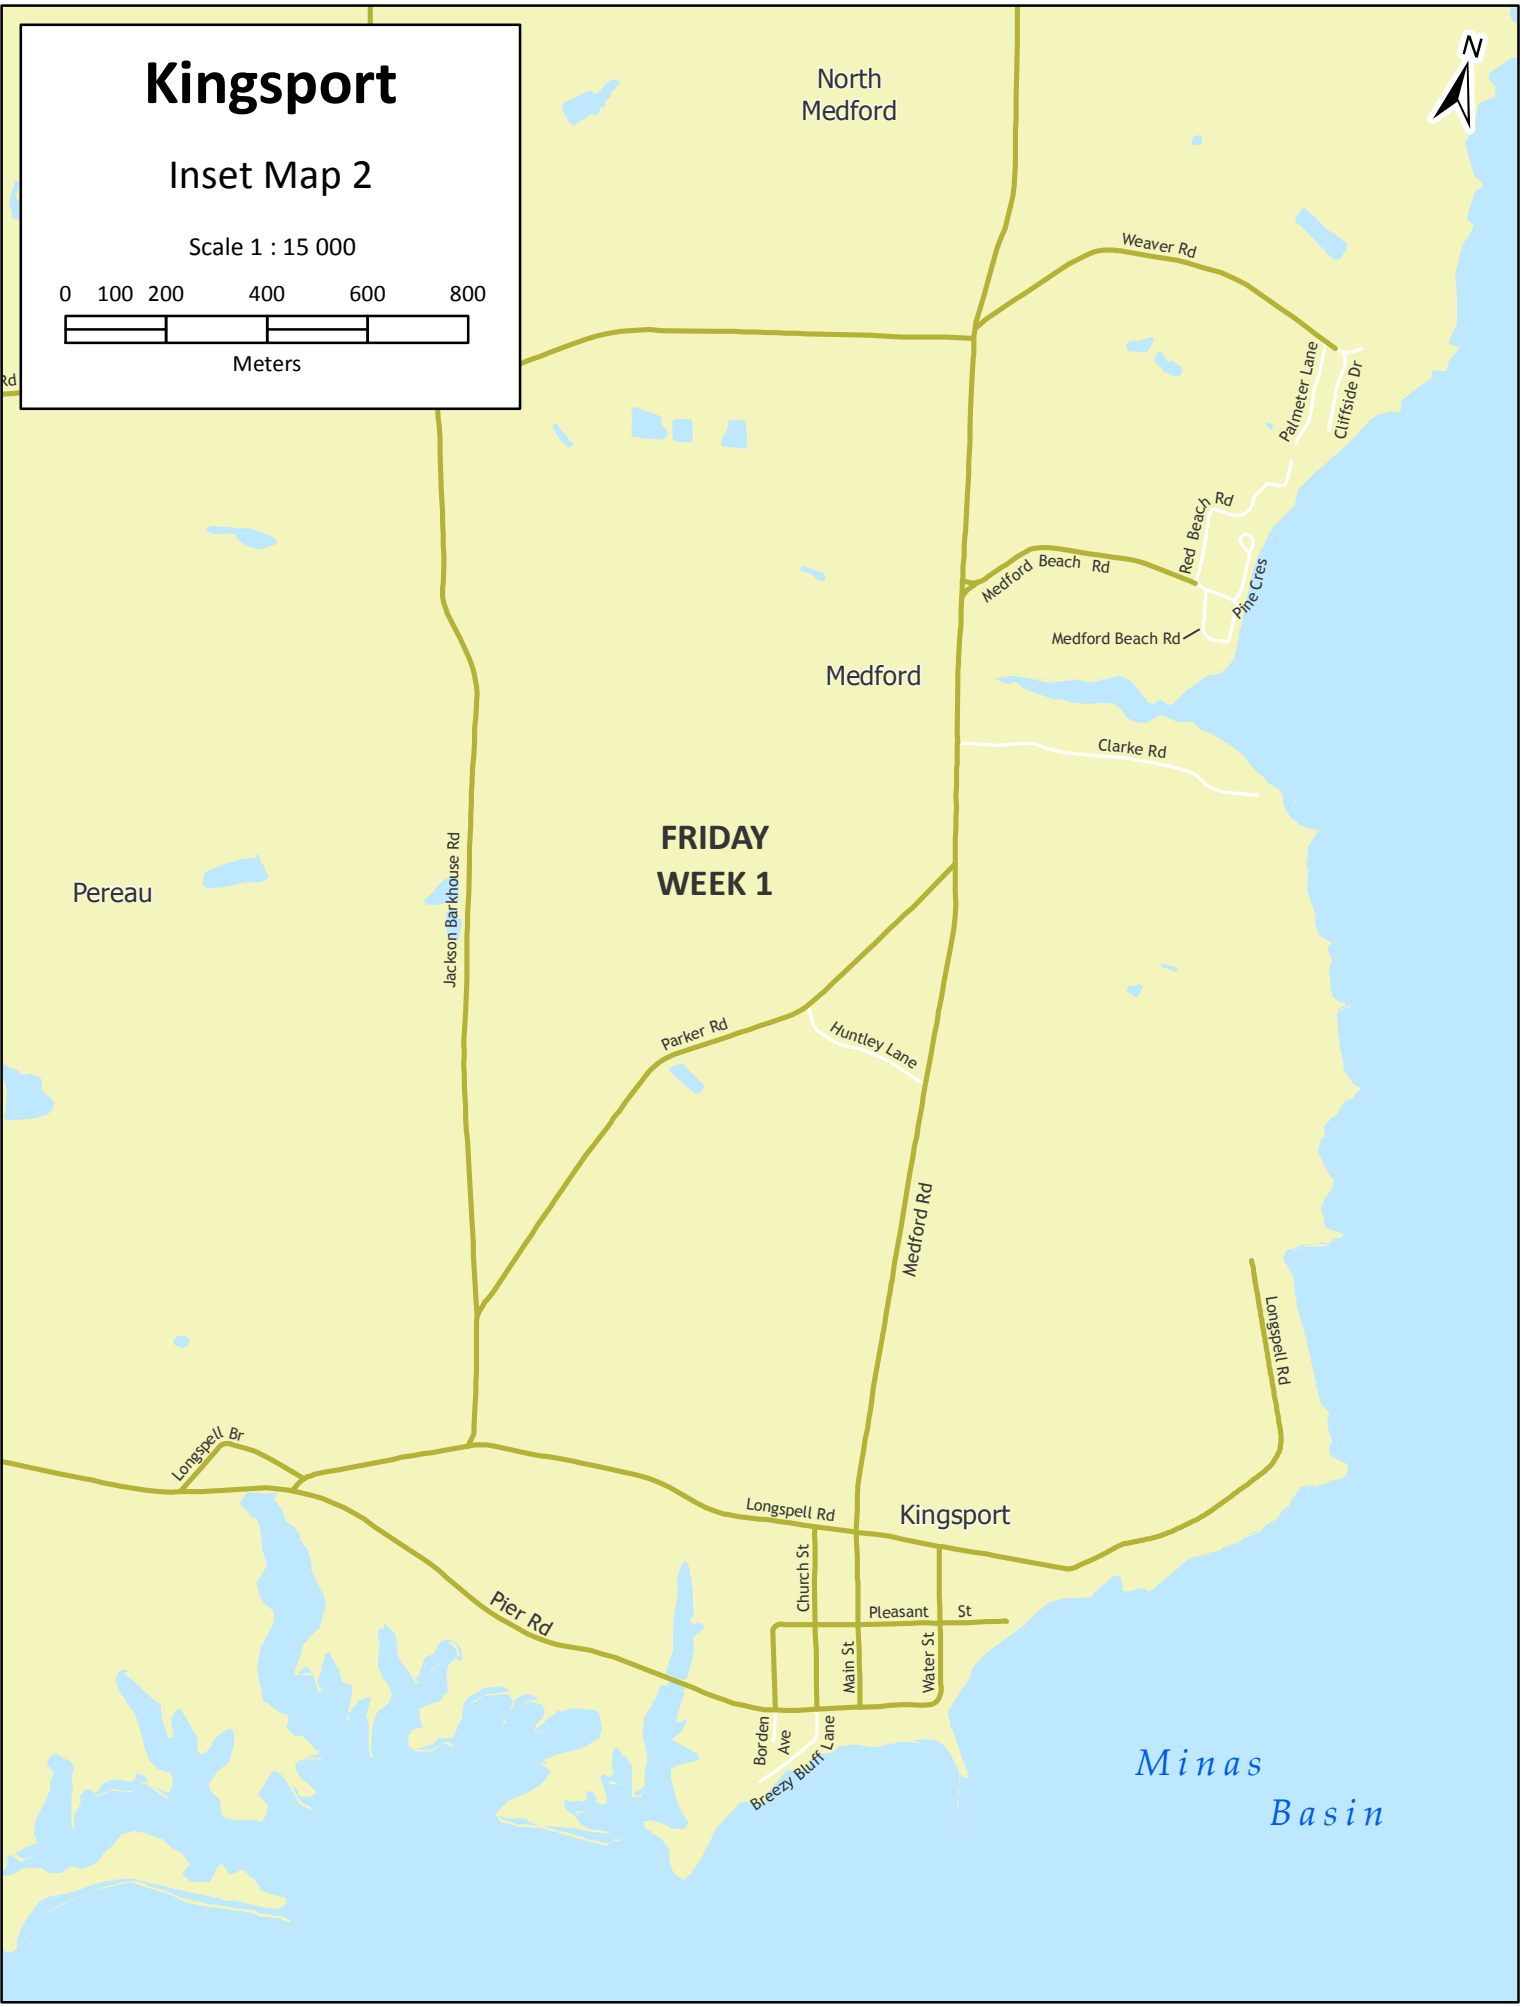

Kingsport

Inset Map 2

Scale 1 : 15 000

0 100 200 400 600 800

Meters

**FRIDAY
WEEK 1**

*Minas
Basin*